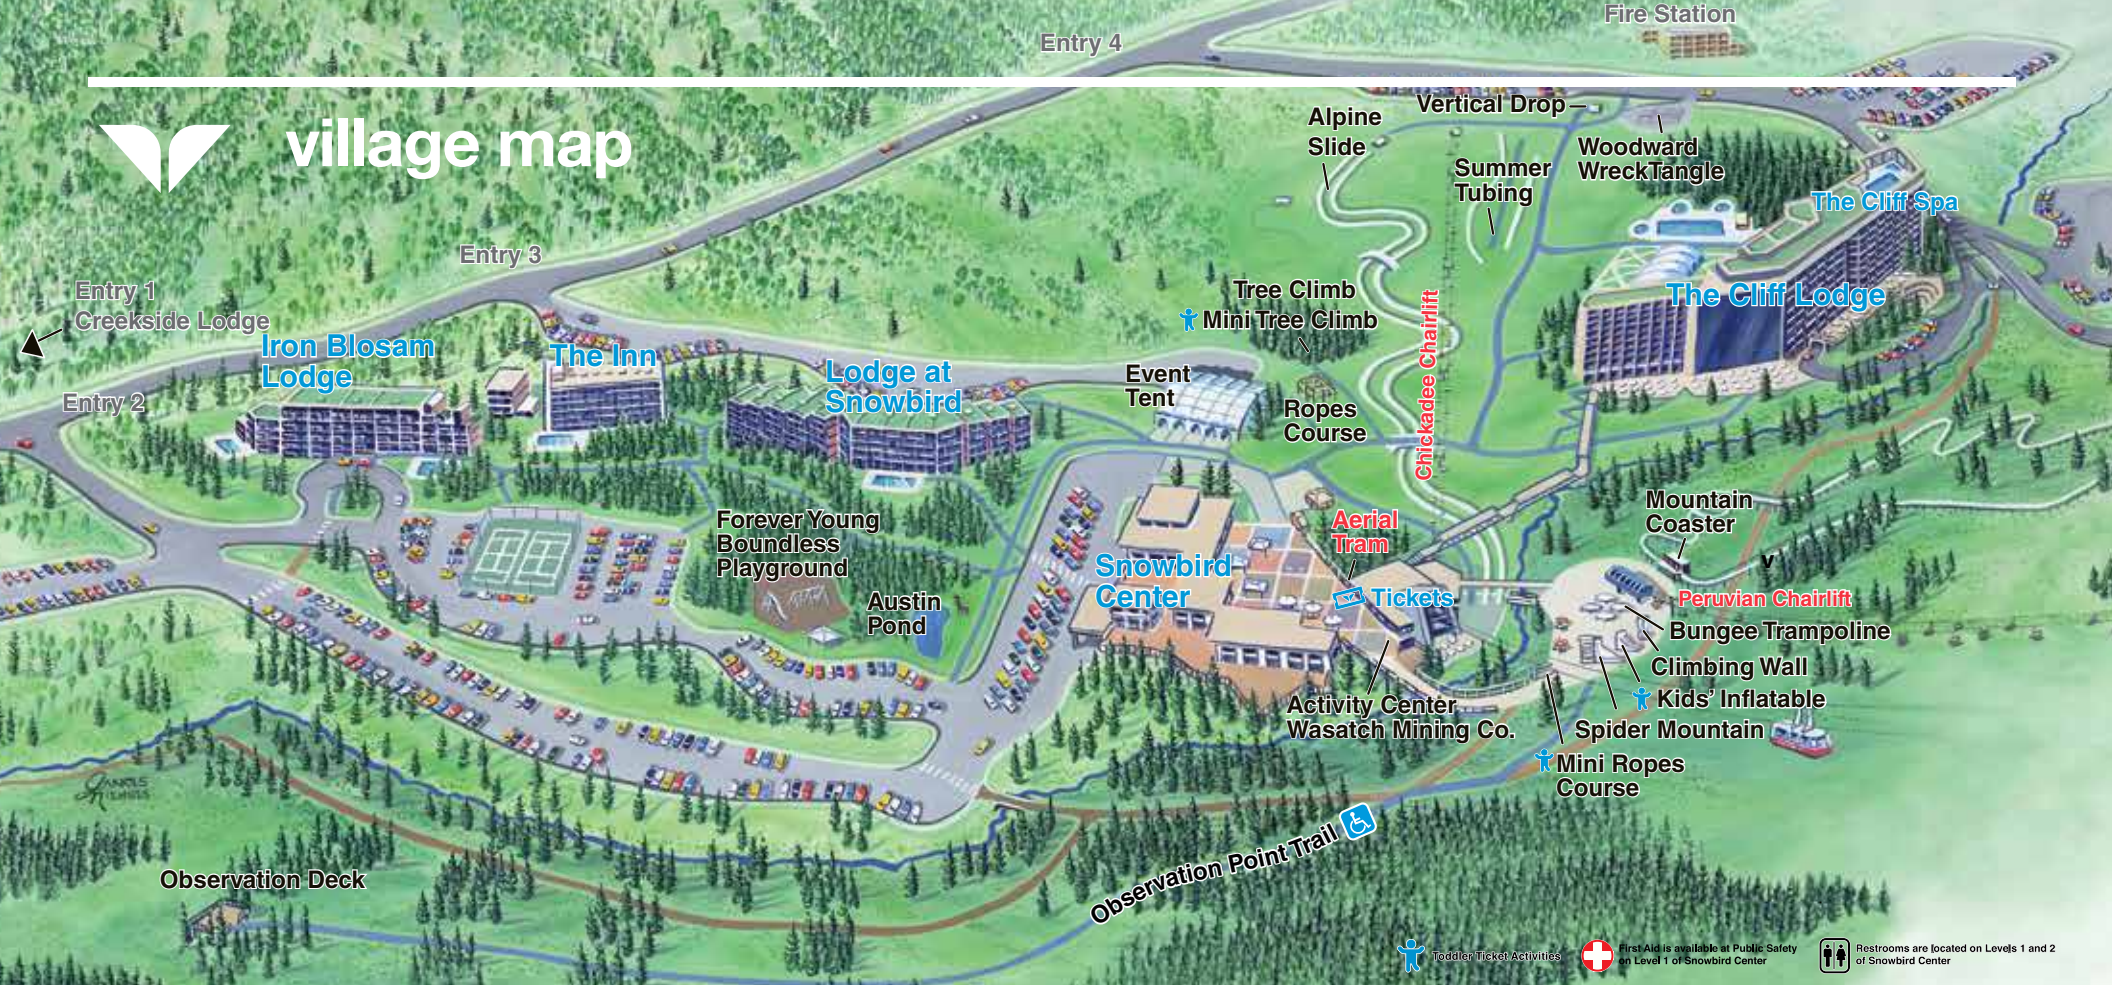

Entry 4

Fire Station

village map

Other Summer Activities

Activity Center
Hiking
Mountain Biking

Meetings & Banquets

The Cliff Lodge Meeting & Banquet Rooms
Snowbird Center
The Lodge at Snowbird
Creekside

Outdoor Meeting Venues

Conference Center Terrace Tent
Golden Cliff Terrace
Magpie Terrace
The Atrium Patio
Primrose Patio
Rendezvous Patio
Cottonwood Room Patio
The Summit Decks & Terrace
Event Tent
Plaza Deck
Skier's Bridge

Dining & Nightlife

The Cliff Lodge
The Aerie & Lounge
The Atrium
SeventyOne

The Lodge at Snowbird
The Lodge Bistro & Lounge

Snowbird Center
Baked & Brewed Café
The Birdfeeder
The Forklift
General Gritts Grocery & Deli
Steak Pit
Tram Car Pizza
Tram Club

On-Mountain
The Summit (Top of Aerial Tram, Hidden Peak)

Shops & Services

The Cliff Lodge
Cliff Sundries
The Cliff Spa & Shop
Superior Snacks
ATM
Public Safety

Snowbird Center
Center Sundries
U.S. Post Office
Christy Sports
Smiley's Photography
Pipeline
Wings
General Gritts Wine & Liquor Store
Snowbird Sports, Bike Rental
ATM
Public Safety

The Cliff Spa

Fitness Room & Classes
Roof Top Pool & Hot Tub
Spa Salon

Toddler Ticket Activities